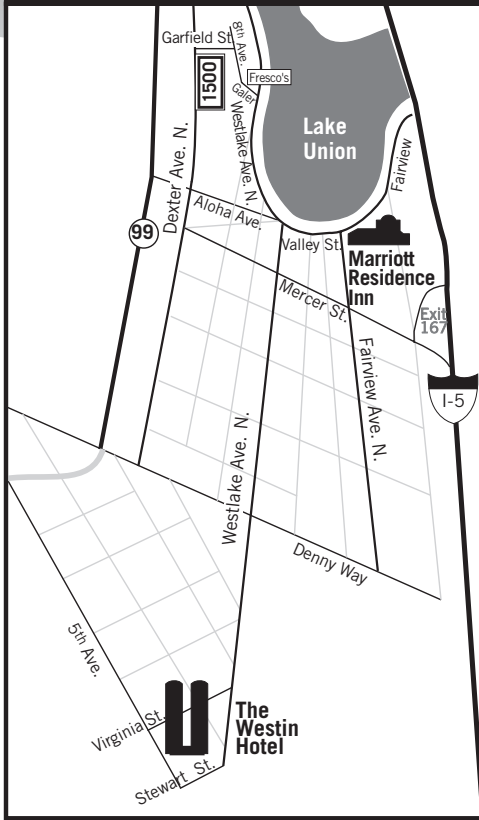

Elliott Bay

Lake Union

520

KIRKLAND

Mercer St.

SEATTLE

BELLEVUE

Lake Washington

**VIEW OF AREA STREET NAMES**

Mercer Island

99

99

RENTON

509

TUKWILA

518

SeaTac International Airport

S. 138th St.

**Directions to Attachmate**

**From I-5:**

Take Mercer Street exit. At the first light turn right onto Fairview Avenue. At next light turn left onto Valley Street. Get into the far right lane. Turn right onto Westlake Avenue. At the second light, turn left onto Galer Street. Attachmate will be on your left.

**Parking**

The parking garage is located off Galer Street. Validated parking is available. Take the elevator to Attachmate's 6th floor lobby.